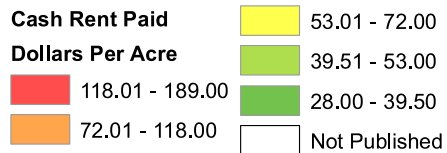

2022 Irrigated Cropland Cash Rent Paid Per Acre Kansas

Source: USDA National Agricultural Statistics Service
August 26, 2022

2022 Non-Irrigated Cropland Cash Rent Paid Per Acre Kansas

Source: USDA National Agricultural Statistics Service
August 26, 2022