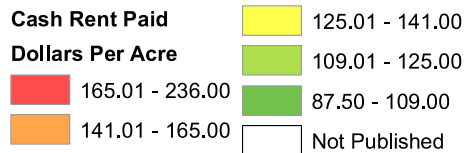

2022 Irrigated Cropland Cash Rent Paid Per Acre Kansas

Source: USDA National Agricultural Statistics Service
August 26, 2022

2022 Non-Irrigated Cropland Cash Rent Paid Per Acre Kansas

Source: USDA National Agricultural Statistics Service
August 26, 2022