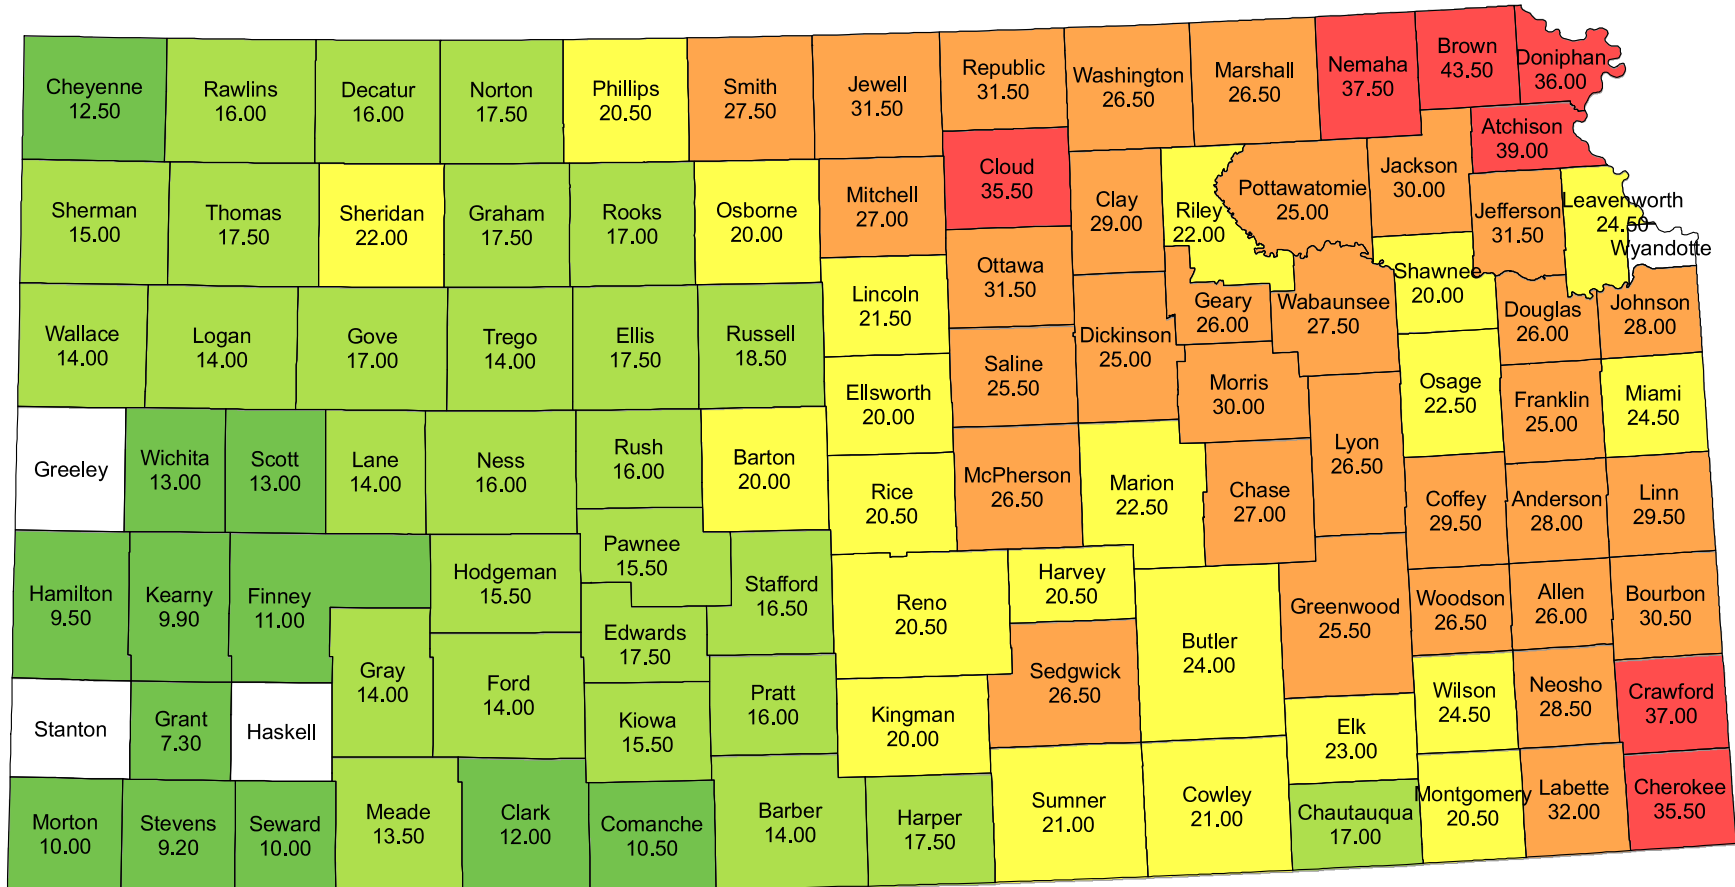

2022 Irrigated Cropland Cash Rent Paid Per Acre Kansas

Source: USDA National Agricultural Statistics Service
August 26, 2022

2022 Non-Irrigated Cropland Cash Rent Paid Per Acre Kansas

Source: USDA National Agricultural Statistics Service
August 26, 2022

2022 Pasture Cash Rent Paid Per Acre Kansas

Source: USDA National Agricultural Statistics Service
August 26, 2022