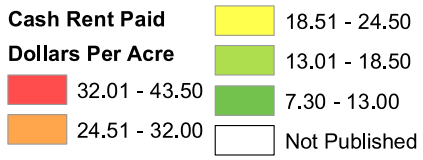

2022 Pasture Cash Rent Paid Per Acre Kansas

Source: USDA National Agricultural Statistics Service
August 26, 2022