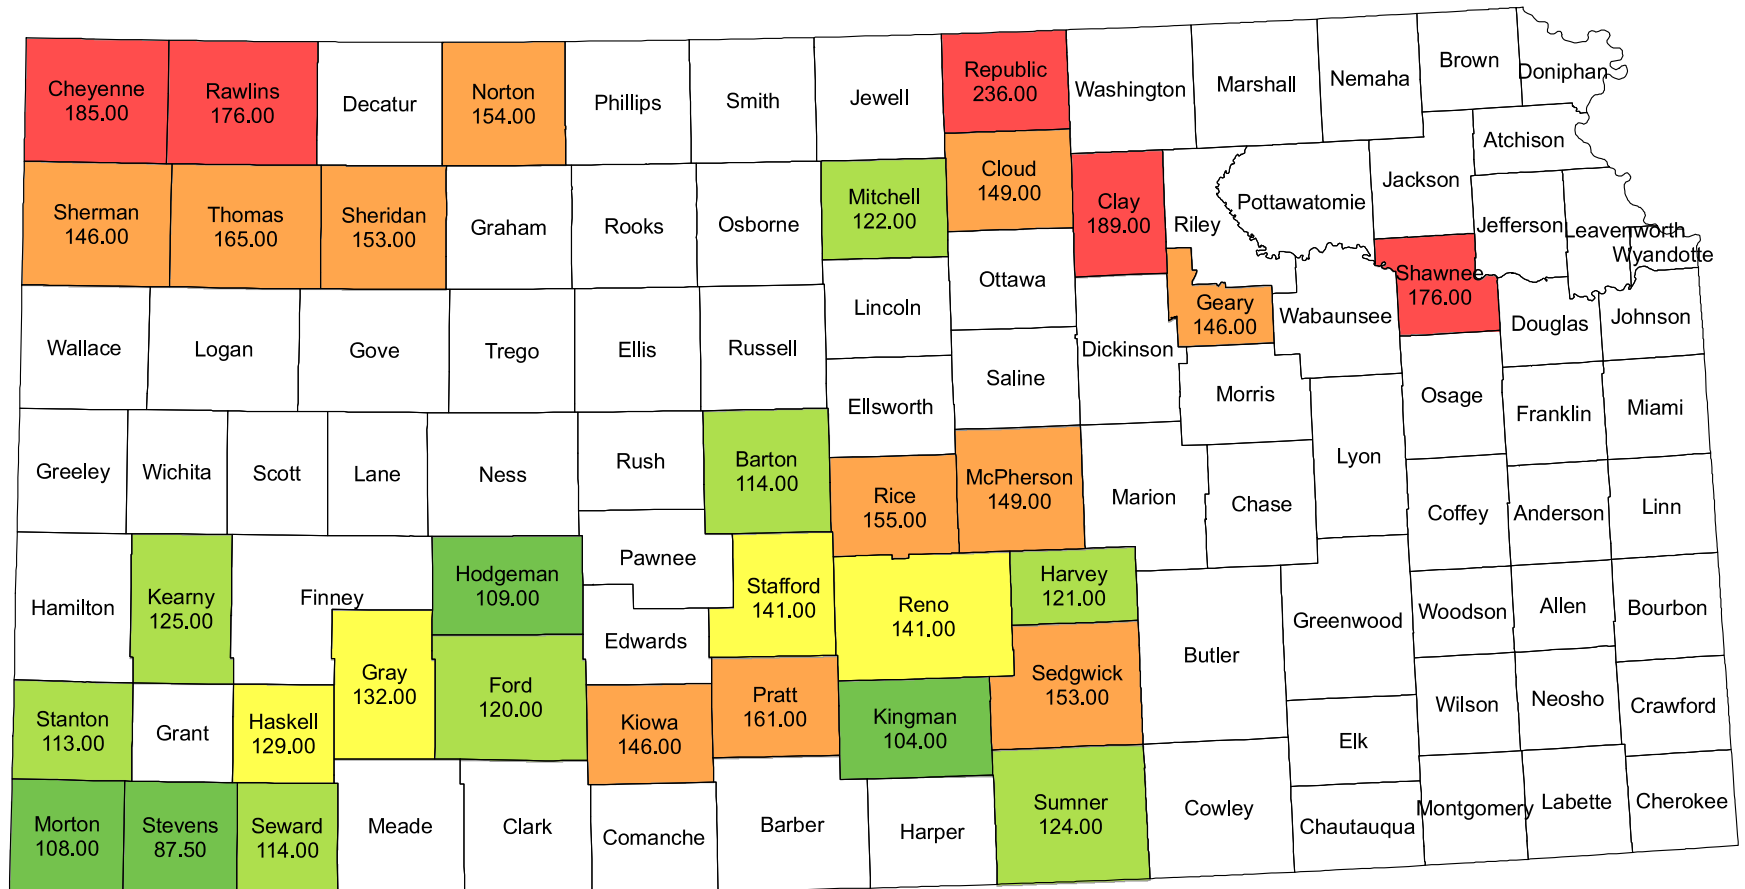

2022 Irrigated Cropland Cash Rent Paid Per Acre Kansas

Source: USDA National Agricultural Statistics Service
August 26, 2022

2022 Non-Irrigated Cropland Cash Rent Paid Per Acre Kansas

Source: USDA National Agricultural Statistics Service
August 26, 2022

2022 Pasture Cash Rent Paid Per Acre Kansas

Source: USDA National Agricultural Statistics Service
August 26, 2022