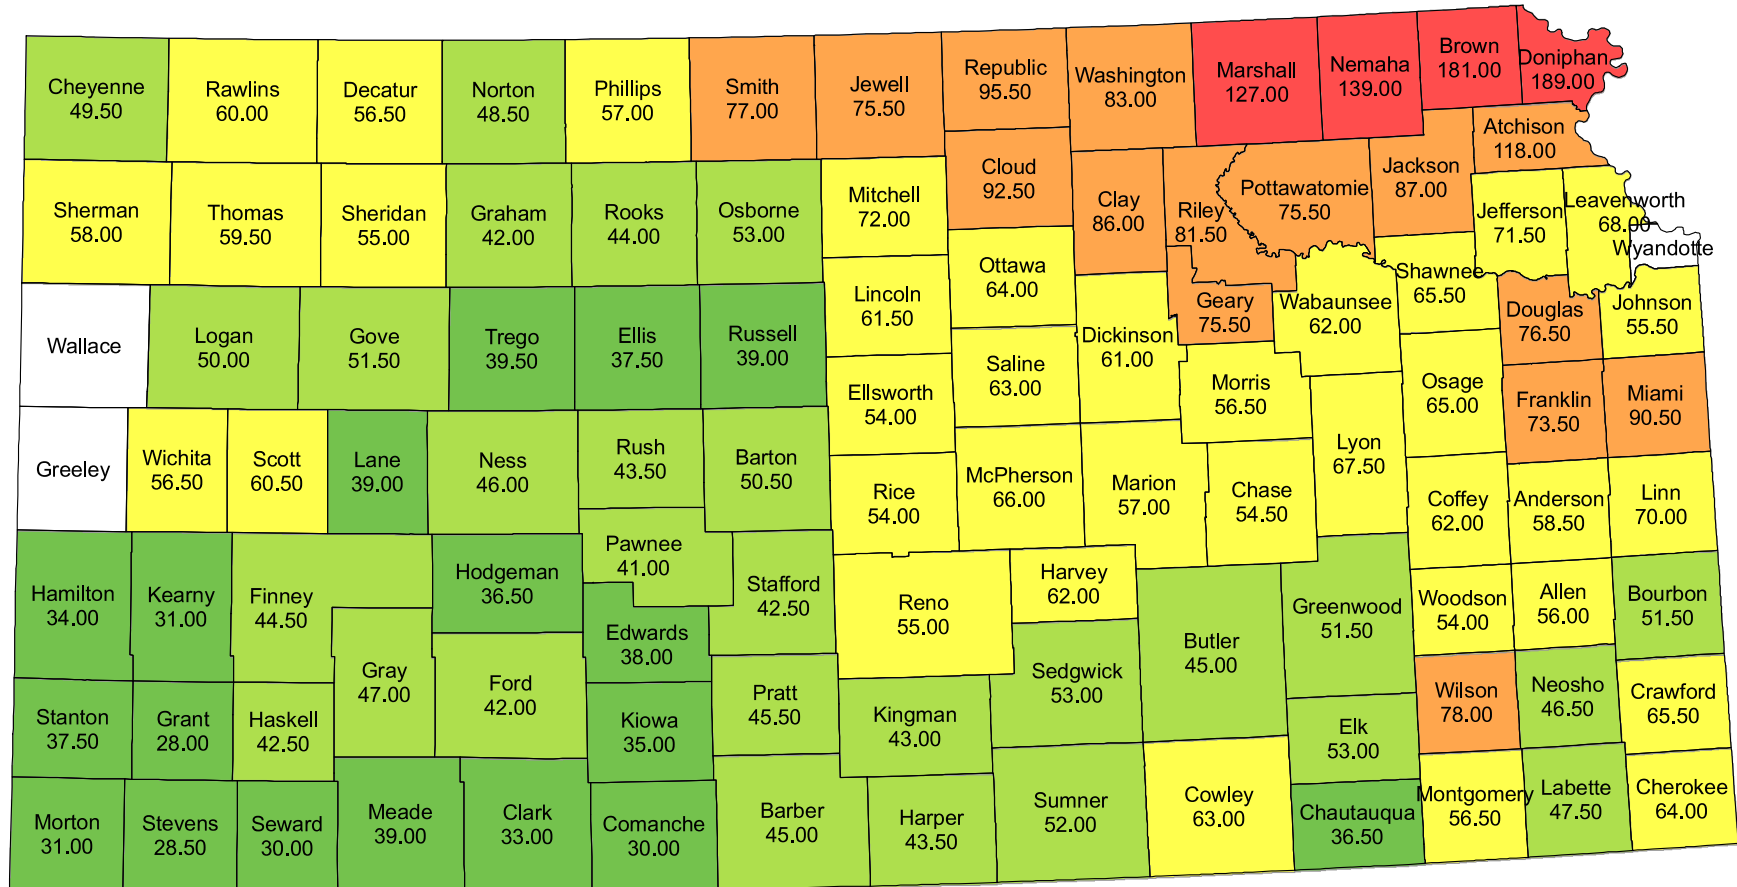

2022 Irrigated Cropland Cash Rent Paid Per Acre Kansas

Source: USDA National Agricultural Statistics Service
August 26, 2022

2022 Non-Irrigated Cropland Cash Rent Paid Per Acre Kansas

Source: USDA National Agricultural Statistics Service
August 26, 2022

2022 Pasture Cash Rent Paid Per Acre Kansas

Source: USDA National Agricultural Statistics Service
August 26, 2022